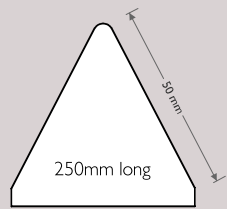

## DESK PLATES

Great Range One Week Production

No More Forgotten Names!

Polished Rosewood on Gold Base TR3570

Polished Piano Black on Silver Base TB3570

quantity	price of base	+	printed brass	printed plastic	engraved plastic
1 - 9	\$62.00		\$55.00	\$40.00	\$30.00
10 - 24	\$49.60		\$44.00	\$32.00	\$24.00
25 - 99	\$37.20		\$33.00	\$24.00	\$18.00
100 plus	\$31.00		\$27.50	\$20.00	\$15.00