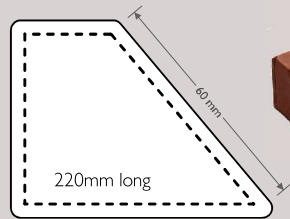

Rawhide Leatherette Base 6RH8 (lasered detail shows black)

Black Leatherette Base 6BK8 (lasered detail shows gold)

quantity	price of base	+	direct laser	direct colour print
1 - 9	$30.00		$15.00	$30.00
10 - 24	$24.00		$12.00	$24.00
25 - 99	$18.00		$9.00	$18.00
100 plus	$15.00		$7.50	$15.00