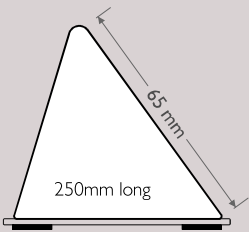

## DESK PLATES

Great Range One Week Production

No More Forgotten Names!

Polished Rosewood on Gold Base TR3570

Polished Piano Black on Silver Base TB3570

quantity	price of base	+	printed brass	printed plastic	engraved plastic
1 - 9	\$62.00		\$55.00	\$40.00	\$30.00
10 - 24	\$49.60		\$44.00	\$32.00	\$24.00
25 - 99	\$37.20		\$33.00	\$24.00	\$18.00
100 plus	\$31.00		\$27.50	\$20.00	\$15.00