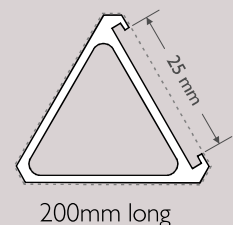

Anodised Aluminium silver finish DT25200 EXT

quantity	silver base	+	engraved insert	printed insert
1 - 9	$35.00		$20.00	$40.00
10 - 24	$28.00		$16.00	$32.00
25 - 99	$21.00		$12.00	$24.00
100 plus	$17.50		$10.00	$20.00

FURTHER INFORMATION

Additional set up charge for logo artwork (once only fee) is as follows:

Lasered logo @ $50.00

Coloured logo @ $80.00

Artwork will be submit for approval prior to commencing the order.

There is an Admin Fee of $19.50 for orders under $500.00

All price shown exclude GST. 10% GST will be added on the invoice.